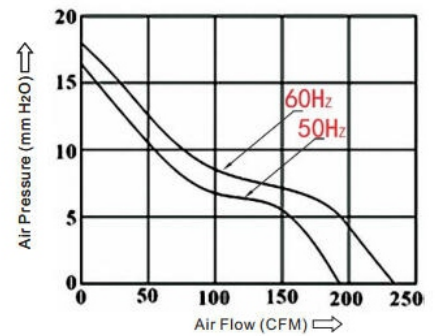

**Size: 120x120x38**

**DIMENSION**

**P&Q CURVE (at Rated Voltage)**

Model	Type	Bearing Type	Voltage	Frequency	Current Amp	Power	Speed R/min	Noise DB(A)	Air Flow	
									m <sup>3</sup> / min	CFM
BB-12038-A230-W	Square	Ball Bearing	230VAC	50/60	0.14	21	2600/2800	43/48	138/162	82/95

6" Axial Fan

Size: 170x170x50

DIMENSION

P&Q CURVE (at Rated Voltage)

Model	Type	Bearing Type	Voltage	Frequency	Current Amp	Power	Speed R/min	Noise DB(A)	Air Flow	
									m <sup>3</sup> / min	CFM
BB-17050-A230-W	Round	Ball Bearing	230VAC	50/60	0.20	35	2200/2600	49/54	272/300	160/176

Size: 172x150x51

DIMENSION

P&Q CURVE (at Rated Voltage)

Model	Type	Bearing Type	Voltage	Frequency	Current Amp	Power	Speed R/min	Noise DB(A)	Air Flow	
									m <sup>3</sup> / min	CFM
BB-17251-A230-W	Oval	Ball Bearing	230VAC	50/60	0.20	35	2200/2600	49/54	272/300	160/176

Size: 150x150x50

DIMENSION

P&Q CURVE (at Rated Voltage)

Model	Type	Bearing Type	Voltage	Frequency	Current Amp	Power	Speed R/min	Noise DB(A)	Air Flow	
									m <sup>3</sup> / min	CFM
BB-15050-A230-W	Square	Ball Bearing	230VAC	50/60	0.20	35	2200/2600	49/54	272/300	160/176