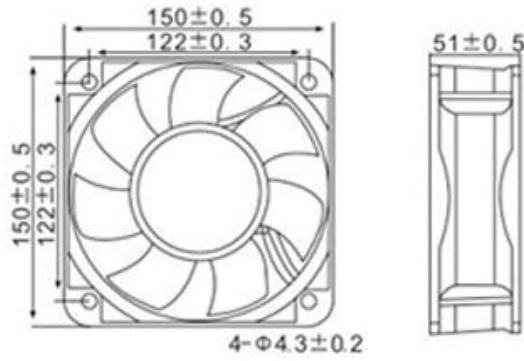

Lead Wire	UL Type
Operation Temperature	-10°C - 65°C, 35% - 85%RH
Storage Temperature	-40°C - 70°C, 35% - 85%RH

**4" Axial Fan**

**Size: 120x120x38**

**DIMENSION**

**P&Q CURVE (at Rated Voltage)**

Model	Type	Bearing Type	Voltage	Frequency	Current Amp	Power	Speed R/min	Noise DB(A)	Air Flow	
									m <sup>3</sup> / min	CFM
SL-12038-A230-W	Square	Sleeve Bearing	230VAC	50/60	0.14	21	2600/2800	43/48	138/162	82/95

**Size: 120x120x38**

**DIMENSION**

**P&Q CURVE (at Rated Voltage)**

Model	Type	Bearing Type	Voltage	Frequency	Current Amp	Power	Speed R/min	Noise DB(A)	Air Flow	
									m <sup>3</sup> / min	CFM
BB-12038-A230-W	Square	Ball Bearing	230VAC	50/60	0.14	21	2600/2800	43/48	138/162	82/95

6" Axial Fan

Size: 170x170x50

DIMENSION

P&Q CURVE (at Rated Voltage)

Model	Type	Bearing Type	Voltage	Frequency	Current Amp	Power	Speed R/min	Noise DB(A)	Air Flow	
									m <sup>3</sup> / min	CFM
BB-17050-A230-W	Round	Ball Bearing	230VAC	50/60	0.20	35	2200/2600	49/54	272/300	160/176

Size: 172x150x51

DIMENSION

P&Q CURVE (at Rated Voltage)

Model	Type	Bearing Type	Voltage	Frequency	Current Amp	Power	Speed R/min	Noise DB(A)	Air Flow	
									m <sup>3</sup> / min	CFM
BB-17251-A230-W	Oval	Ball Bearing	230VAC	50/60	0.20	35	2200/2600	49/54	272/300	160/176