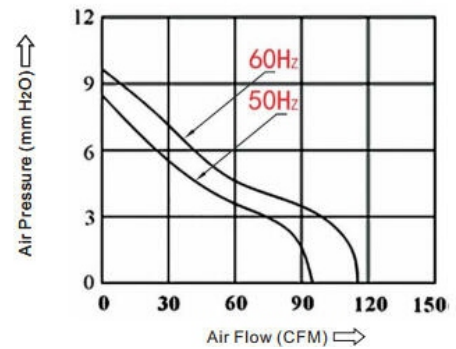

Lead Wire	UL Type
Operation Temperature	-10°C - 65°C, 35% - 85%RH
Storage Temperature	-40°C - 70°C, 35% - 85%RH

**4" Axial Fan**

**Size: 120x120x38**

**DIMENSION**

**P&Q CURVE (at Rated Voltage)**

Model	Type	Bearing Type	Voltage	Frequency	Current Amp	Power	Speed R/min	Noise DB(A)	Air Flow	
									m <sup>3</sup> / min	CFM
SL-12038-A230-W	Square	Sleeve Bearing	230VAC	50/60	0.14	21	2600/2800	43/48	138/162	82/95

**Size: 120x120x38**

**DIMENSION**

**P&Q CURVE (at Rated Voltage)**

Model	Type	Bearing Type	Voltage	Frequency	Current Amp	Power	Speed R/min	Noise DB(A)	Air Flow	
									m <sup>3</sup> / min	CFM
BB-12038-A230-W	Square	Ball Bearing	230VAC	50/60	0.14	21	2600/2800	43/48	138/162	82/95

6" Axial Fan

Size: 170x170x50

DIMENSION

P&Q CURVE (at Rated Voltage)

Model	Type	Bearing Type	Voltage	Frequency	Current Amp	Power	Speed R/min	Noise DB(A)	Air Flow	
									m <sup>3</sup> / min	CFM
BB-17050-A230-W	Round	Ball Bearing	230VAC	50/60	0.20	35	2200/2600	49/54	272/300	160/176

Size: 150x150x50

DIMENSION

P&Q CURVE (at Rated Voltage)

Model	Type	Bearing Type	Voltage	Frequency	Current Amp	Power	Speed R/min	Noise DB(A)	Air Flow	
									m <sup>3</sup> / min	CFM
BB-15050-A230-W	Square	Ball Bearing	230VAC	50/60	0.20	35	2200/2600	49/54	272/300	160/176