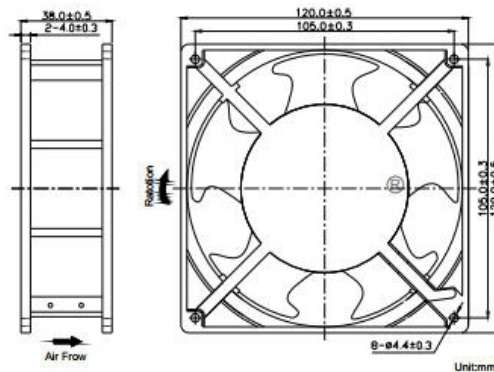

Lead Wire	UL Type
Operation Temperature	-10°C - 65°C, 35% - 85%RH
Storage Temperature	-40°C - 70°C, 35% - 85%RH

**4" Axial Fan**

**Size: 120x120x38**

**DIMENSION**

**P&Q CURVE (at Rated Voltage)**

Model	Type	Bearing Type	Voltage	Frequency	Current Amp	Power	Speed R/min	Noise DB(A)	Air Flow	
									m <sup>3</sup> / min	CFM
SL-12038-A230-W	Square	Sleeve Bearing	230VAC	50/60	0.14	21	2600/2800	43/48	138/162	82/95

**Size: 120x120x38**

**DIMENSION**

**P&Q CURVE (at Rated Voltage)**

Model	Type	Bearing Type	Voltage	Frequency	Current Amp	Power	Speed R/min	Noise DB(A)	Air Flow	
									m <sup>3</sup> / min	CFM
BB-12038-A230-W	Square	Ball Bearing	230VAC	50/60	0.14	21	2600/2800	43/48	138/162	82/95

6" Axial Fan

Size: 170x170x50

DIMENSION

P&Q CURVE (at Rated Voltage)

Model	Type	Bearing Type	Voltage	Frequency	Current Amp	Power	Speed R/min	Noise DB(A)	Air Flow	
									m <sup>3</sup> / min	CFM
BB-17050-A230-W	Round	Ball Bearing	230VAC	50/60	0.20	35	2200/2600	49/54	272/300	160/176

Size: 172x150x51

DIMENSION

P&Q CURVE (at Rated Voltage)

Model	Type	Bearing Type	Voltage	Frequency	Current Amp	Power	Speed R/min	Noise DB(A)	Air Flow	
									m <sup>3</sup> / min	CFM
BB-17251-A230-W	Oval	Ball Bearing	230VAC	50/60	0.20	35	2200/2600	49/54	272/300	160/176