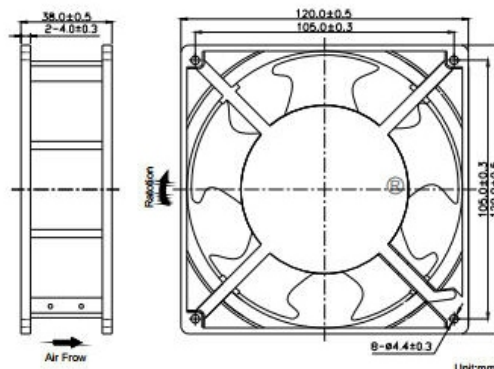

Lead Wire	UL Type
Operation Temperature	-10°C - 65°C, 35% - 85%RH
Storage Temperature	-40°C - 70°C, 35% - 85%RH

**4" Axial Fan**

**Size: 120x120x38**

**DIMENSION**

**P&Q CURVE (at Rated Voltage)**

Model	Type	Bearing Type	Voltage	Frequency	Current Amp	Power	Speed R/min	Noise DB(A)	Air Flow	
									m <sup>3</sup> / min	CFM
SL-12038-A230-W	Square	Sleeve Bearing	230VAC	50/60	0.14	21	2600/2800	43/48	138/162	82/95

**Size: 120x120x38**

**DIMENSION**

**P&Q CURVE (at Rated Voltage)**

Model	Type	Bearing Type	Voltage	Frequency	Current Amp	Power	Speed R/min	Noise DB(A)	Air Flow	
									m <sup>3</sup> / min	CFM
BB-12038-A230-W	Square	Ball Bearing	230VAC	50/60	0.14	21	2600/2800	43/48	138/162	82/95

6" Axial Fan

Size: 170x170x50

DIMENSION

P&Q CURVE (at Rated Voltage)

Model	Type	Bearing Type	Voltage	Frequency	Current Amp	Power	Speed R/min	Noise DB(A)	Air Flow	
									m <sup>3</sup> / min	CFM
BB-17050-A230-W	Round	Ball Bearing	230VAC	50/60	0.20	35	2200/2600	49/54	272/300	160/176

Size: 172x150x51

DIMENSION

P&Q CURVE (at Rated Voltage)

Model	Type	Bearing Type	Voltage	Frequency	Current Amp	Power	Speed R/min	Noise DB(A)	Air Flow	
									m <sup>3</sup> / min	CFM
BB-17251-A230-W	Oval	Ball Bearing	230VAC	50/60	0.20	35	2200/2600	49/54	272/300	160/176