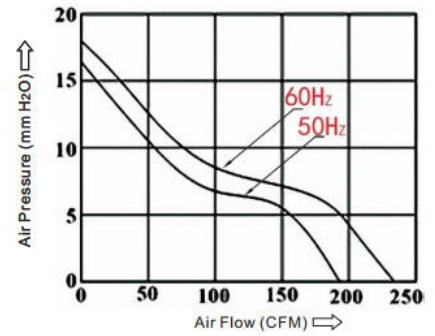

Lead Wire	UL Type
Operation Temperature	-10°C - 65°C, 35% - 85%RH
Storage Temperature	-40°C - 70°C, 35% - 85%RH

**4" Axial Fan**

**Size: 120x120x38**

**DIMENSION**

**P&Q CURVE (at Rated Voltage)**

Model	Type	Bearing Type	Voltage	Frequency	Current Amp	Power	Speed R/min	Noise DB(A)	Air Flow	
									m <sup>3</sup> / min	CFM
SL-12038-A230-W	Square	Sleeve Bearing	230VAC	50/60	0.14	21	2600/2800	43/48	138/162	82/95

**Size: 120x120x38**

**DIMENSION**

**P&Q CURVE (at Rated Voltage)**

Model	Type	Bearing Type	Voltage	Frequency	Current Amp	Power	Speed R/min	Noise DB(A)	Air Flow	
									m <sup>3</sup> / min	CFM
BB-12038-A230-W	Square	Ball Bearing	230VAC	50/60	0.14	21	2600/2800	43/48	138/162	82/95

6" Axial Fan

Size: 170x170x50

DIMENSION

P&Q CURVE (at Rated Voltage)

Model	Type	Bearing Type	Voltage	Frequency	Current Amp	Power	Speed R/min	Noise DB(A)	Air Flow	
									m <sup>3</sup> / min	CFM
BB-17050-A230-W	Round	Ball Bearing	230VAC	50/60	0.20	35	2200/2600	49/54	272/300	160/176

Size: 150x150x50

DIMENSION

P&Q CURVE (at Rated Voltage)

Model	Type	Bearing Type	Voltage	Frequency	Current Amp	Power	Speed R/min	Noise DB(A)	Air Flow	
									m <sup>3</sup> / min	CFM
BB-15050-A230-W	Square	Ball Bearing	230VAC	50/60	0.20	35	2200/2600	49/54	272/300	160/176