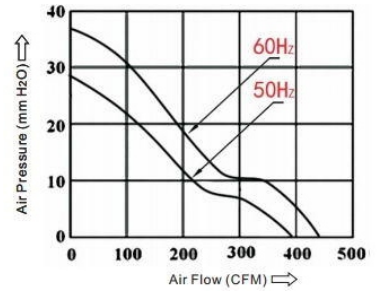

Size: 150x150x50

DIMENSION

P&Q CURVE (at Rated Voltage)

Model	Type	Bearing Type	Voltage	Frequency	Current Amp	Power	Speed R/min	Noise DB(A)	Air Flow	
									m <sup>3</sup> / min	CFM
BB-15050-A230-W	Square	Ball Bearing	230VAC	50/60	0.20	35	2200/2600	49/54	272/300	160/176

8" Axial Fan

Size: 200x200x60

DIMENSION

P&Q CURVE (at Rated Voltage)

Model	Type	Bearing Type	Voltage	Frequency	Current Amp	Power	Speed R/min	Noise DB(A)	Pressure MMH <sub>2</sub> O	CFM
BB-20060-A230-W	Square	Ball Bearing	230VAC	50/60	0.45/0.40	72/50	2350/2500	64/66	17/19	335/350