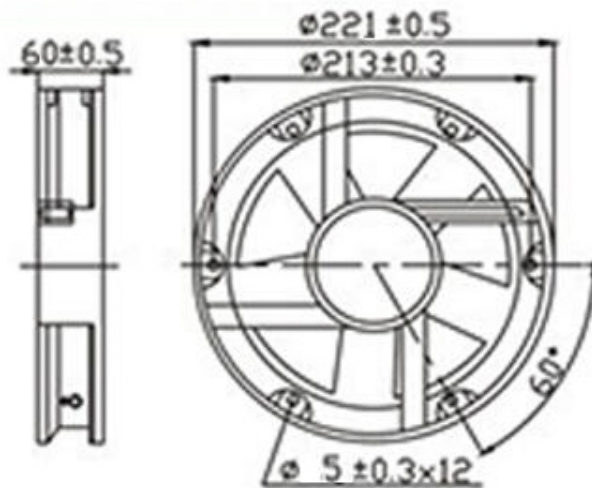

Size: 172x150x51

DIMENSION

P&Q CURVE (at Rated Voltage)

Model	Type	Bearing Type	Voltage	Frequency	Current Amp	Power	Speed R/min	Noise DB(A)	Air Flow	
									m <sup>3</sup> / min	CFM
BB-17251-A230-W	Oval	Ball Bearing	230VAC	50/60	0.20	35	2200/2600	49/54	272/300	160/176

Size: 150x150x50

DIMENSION

P&Q CURVE (at Rated Voltage)

Model	Type	Bearing Type	Voltage	Frequency	Current Amp	Power	Speed R/min	Noise DB(A)	Air Flow	
									m <sup>3</sup> / min	CFM
BB-15050-A230-W	Square	Ball Bearing	230VAC	50/60	0.20	35	2200/2600	49/54	272/300	160/176

8" Axial Fan

Size: 200x200x60

DIMENSION

P&Q CURVE (at Rated Voltage)

Model	Type	Bearing Type	Voltage	Frequency	Current Amp	Power	Speed R/min	Noise DB(A)	Pressure MMH <sub>2</sub> O	CFM
BB-20060-A230-W	Square	Ball Bearing	230VAC	50/60	0.45/0.40	72/50	2350/2500	64/66	17/19	335/350

Size: 220x220x60

DIMENSION

P&Q CURVE (at Rated Voltage)

Model	Type	Bearing Type	Voltage	Frequency	Current Amp	Power	Speed R/min	Noise DB(A)	Pressure MMH <sub>2</sub> O	CFM
BB-22060-A230-W	Round	Ball Bearing	230VAC	50/60	0.45/0.40	72/50	2350/2500	64/66	17/19	335/350