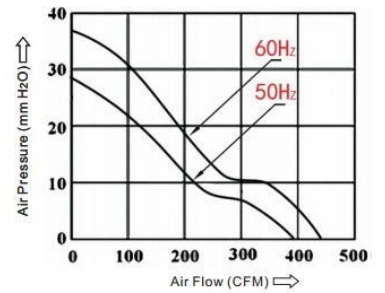

8" Axial Fan

Size: 200x200x60