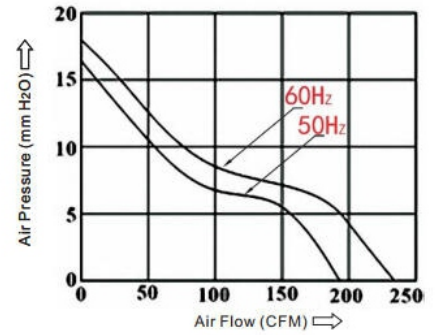

**Size: 120x120x38**

**DIMENSION**

**P&Q CURVE (at Rated Voltage)**

Model	Type	Bearing Type	Voltage	Frequency	Current Amp	Power	Speed R/min	Noise DB(A)	Air Flow	
									m <sup>3</sup> / min	CFM
BB-12038-A230-W	Square	Ball Bearing	230VAC	50/60	0.14	21	2600/2800	43/48	138/162	82/95

6" Axial Fan

Size: 170x170x50

DIMENSION

P&Q CURVE (at Rated Voltage)

Model	Type	Bearing Type	Voltage	Frequency	Current Amp	Power	Speed R/min	Noise DB(A)	Air Flow	
									m <sup>3</sup> / min	CFM
BB-17050-A230-W	Round	Ball Bearing	230VAC	50/60	0.20	35	2200/2600	49/54	272/300	160/176

Size: 172x150x51

DIMENSION

P&Q CURVE (at Rated Voltage)

Model	Type	Bearing Type	Voltage	Frequency	Current Amp	Power	Speed R/min	Noise DB(A)	Air Flow	
									m <sup>3</sup> / min	CFM
BB-17251-A230-W	Oval	Ball Bearing	230VAC	50/60	0.20	35	2200/2600	49/54	272/300	160/176

Size: 150x150x50

DIMENSION

P&Q CURVE (at Rated Voltage)

Model	Type	Bearing Type	Voltage	Frequency	Current Amp	Power	Speed R/min	Noise DB(A)	Air Flow	
									m <sup>3</sup> / min	CFM
BB-15050-A230-W	Square	Ball Bearing	230VAC	50/60	0.20	35	2200/2600	49/54	272/300	160/176