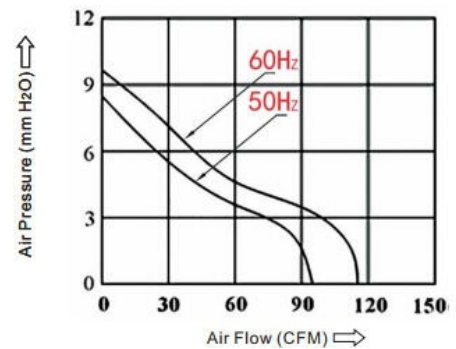

Lead Wire	UL Type
Operation Temperature	-10°C - 65°C, 35% - 85%RH
Storage Temperature	-40°C - 70°C, 35% - 85%RH

**4" Axial Fan**

**Size: 120x120x38**

**DIMENSION**

**P&Q CURVE (at Rated Voltage)**

Model	Type	Bearing Type	Voltage	Frequency	Current Amp	Power	Speed R/min	Noise DB(A)	Air Flow	
									m <sup>3</sup> / min	CFM
SL-12038-A230-W	Square	Sleeve Bearing	230VAC	50/60	0.14	21	2600/2800	43/48	138/162	82/95

**Size: 120x120x38**

**DIMENSION**

**P&Q CURVE (at Rated Voltage)**

Model	Type	Bearing Type	Voltage	Frequency	Current Amp	Power	Speed R/min	Noise DB(A)	Air Flow	
									m <sup>3</sup> / min	CFM
BB-12038-A230-W	Square	Ball Bearing	230VAC	50/60	0.14	21	2600/2800	43/48	138/162	82/95

6" Axial Fan

Size: 170x170x50

DIMENSION

P&Q CURVE (at Rated Voltage)

Model	Type	Bearing Type	Voltage	Frequency	Current Amp	Power	Speed R/min	Noise DB(A)	Air Flow	
									m <sup>3</sup> / min	CFM
BB-17050-A230-W	Round	Ball Bearing	230VAC	50/60	0.20	35	2200/2600	49/54	272/300	160/176

Size: 150x150x50

DIMENSION

P&Q CURVE (at Rated Voltage)

Model	Type	Bearing Type	Voltage	Frequency	Current Amp	Power	Speed R/min	Noise DB(A)	Air Flow	
									m <sup>3</sup> / min	CFM
BB-15050-A230-W	Square	Ball Bearing	230VAC	50/60	0.20	35	2200/2600	49/54	272/300	160/176