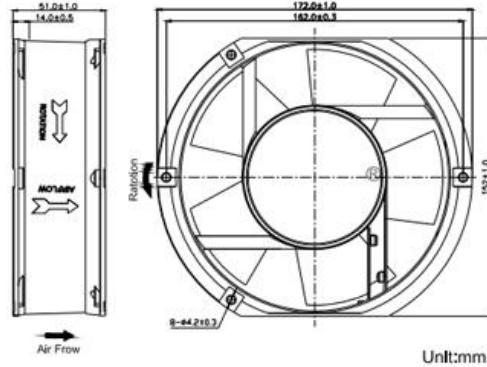

**Size: 120x120x38**

**DIMENSION**

**P&Q CURVE (at Rated Voltage)**

Model	Type	Bearing Type	Voltage	Frequency	Current Amp	Power	Speed R/min	Noise DB(A)	Air Flow	
									m <sup>3</sup> / min	CFM
BB-12038-A230-W	Square	Ball Bearing	230VAC	50/60	0.14	21	2600/2800	43/48	138/162	82/95

6" Axial Fan

Size: 170x170x50

DIMENSION

P&Q CURVE (at Rated Voltage)

Model	Type	Bearing Type	Voltage	Frequency	Current Amp	Power	Speed R/min	Noise DB(A)	Air Flow	
									m <sup>3</sup> / min	CFM
BB-17050-A230-W	Round	Ball Bearing	230VAC	50/60	0.20	35	2200/2600	49/54	272/300	160/176

Size: 172x150x51

DIMENSION

P&Q CURVE (at Rated Voltage)

Model	Type	Bearing Type	Voltage	Frequency	Current Amp	Power	Speed R/min	Noise DB(A)	Air Flow	
									m <sup>3</sup> / min	CFM
BB-17251-A230-W	Oval	Ball Bearing	230VAC	50/60	0.20	35	2200/2600	49/54	272/300	160/176

Size: 150x150x50

DIMENSION

P&Q CURVE (at Rated Voltage)

Model	Type	Bearing Type	Voltage	Frequency	Current Amp	Power	Speed R/min	Noise DB(A)	Air Flow	
									m <sup>3</sup> / min	CFM
BB-15050-A230-W	Square	Ball Bearing	230VAC	50/60	0.20	35	2200/2600	49/54	272/300	160/176