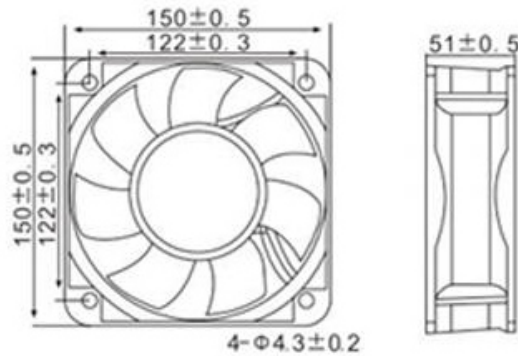

**Size: 120x120x38**

**DIMENSION**

**P&Q CURVE (at Rated Voltage)**

Model	Type	Bearing Type	Voltage	Frequency	Current Amp	Power	Speed R/min	Noise DB(A)	Air Flow	
									m <sup>3</sup> / min	CFM
BB-12038-A230-W	Square	Ball Bearing	230VAC	50/60	0.14	21	2600/2800	43/48	138/162	82/95

6" Axial Fan

Size: 170x170x50

DIMENSION

P&Q CURVE (at Rated Voltage)

Model	Type	Bearing Type	Voltage	Frequency	Current Amp	Power	Speed R/min	Noise DB(A)	Air Flow	
									m <sup>3</sup> / min	CFM
BB-17050-A230-W	Round	Ball Bearing	230VAC	50/60	0.20	35	2200/2600	49/54	272/300	160/176

Size: 172x150x51

DIMENSION

P&Q CURVE (at Rated Voltage)

Model	Type	Bearing Type	Voltage	Frequency	Current Amp	Power	Speed R/min	Noise DB(A)	Air Flow	
									m <sup>3</sup> / min	CFM
BB-17251-A230-W	Oval	Ball Bearing	230VAC	50/60	0.20	35	2200/2600	49/54	272/300	160/176

Size: 150x150x50

DIMENSION

P&Q CURVE (at Rated Voltage)

Model	Type	Bearing Type	Voltage	Frequency	Current Amp	Power	Speed R/min	Noise DB(A)	Air Flow	
									m <sup>3</sup> / min	CFM
BB-15050-A230-W	Square	Ball Bearing	230VAC	50/60	0.20	35	2200/2600	49/54	272/300	160/176