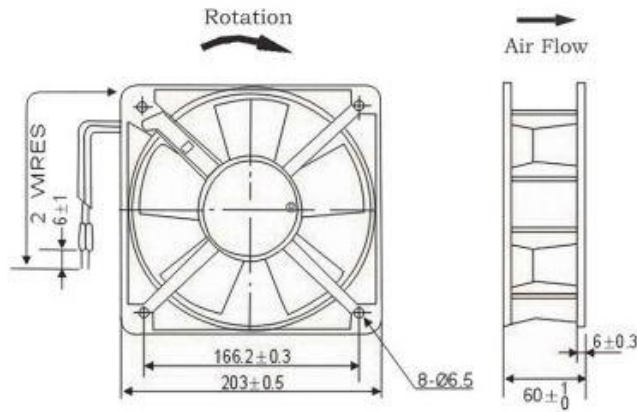

6" Axial Fan

Size: 170x170x50

DIMENSION

P&Q CURVE (at Rated Voltage)

Model	Type	Bearing Type	Voltage	Frequency	Current Amp	Power	Speed R/min	Noise DB(A)	Air Flow	
									m <sup>3</sup> / min	CFM
BB-17050-A230-W	Round	Ball Bearing	230VAC	50/60	0.20	35	2200/2600	49/54	272/300	160/176

Size: 172x150x51

DIMENSION

P&Q CURVE (at Rated Voltage)

Model	Type	Bearing Type	Voltage	Frequency	Current Amp	Power	Speed R/min	Noise DB(A)	Air Flow	
									m <sup>3</sup> / min	CFM
BB-17251-A230-W	Oval	Ball Bearing	230VAC	50/60	0.20	35	2200/2600	49/54	272/300	160/176

Size: 150x150x50

DIMENSION

P&Q CURVE (at Rated Voltage)

Model	Type	Bearing Type	Voltage	Frequency	Current Amp	Power	Speed R/min	Noise DB(A)	Air Flow	
									m <sup>3</sup> / min	CFM
BB-15050-A230-W	Square	Ball Bearing	230VAC	50/60	0.20	35	2200/2600	49/54	272/300	160/176

8" Axial Fan

Size: 200x200x60

DIMENSION

P&Q CURVE (at Rated Voltage)

Model	Type	Bearing Type	Voltage	Frequency	Current Amp	Power	Speed R/min	Noise DB(A)	Pressure MMH <sub>2</sub> O	CFM
BB-20060-A230-W	Square	Ball Bearing	230VAC	50/60	0.45/0.40	72/50	2350/2500	64/66	17/19	335/350